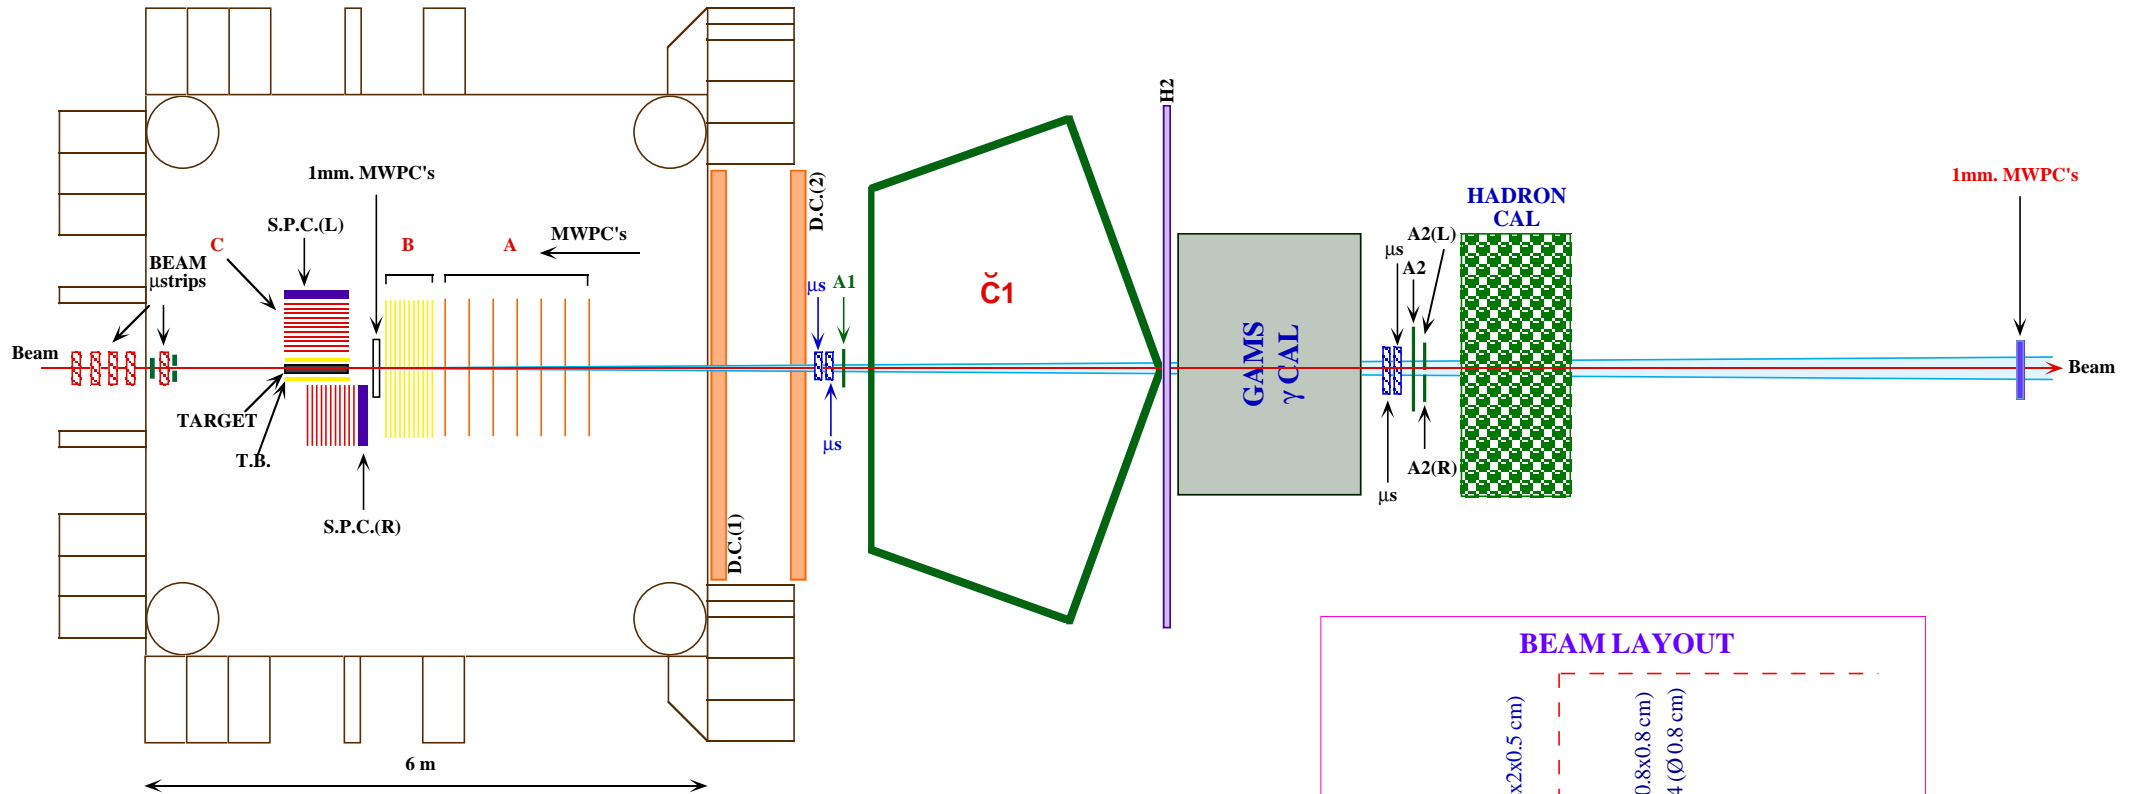

Ω LAYOUT FOR WA102 (1996 RUN)

V. Lenti 27/1/1996